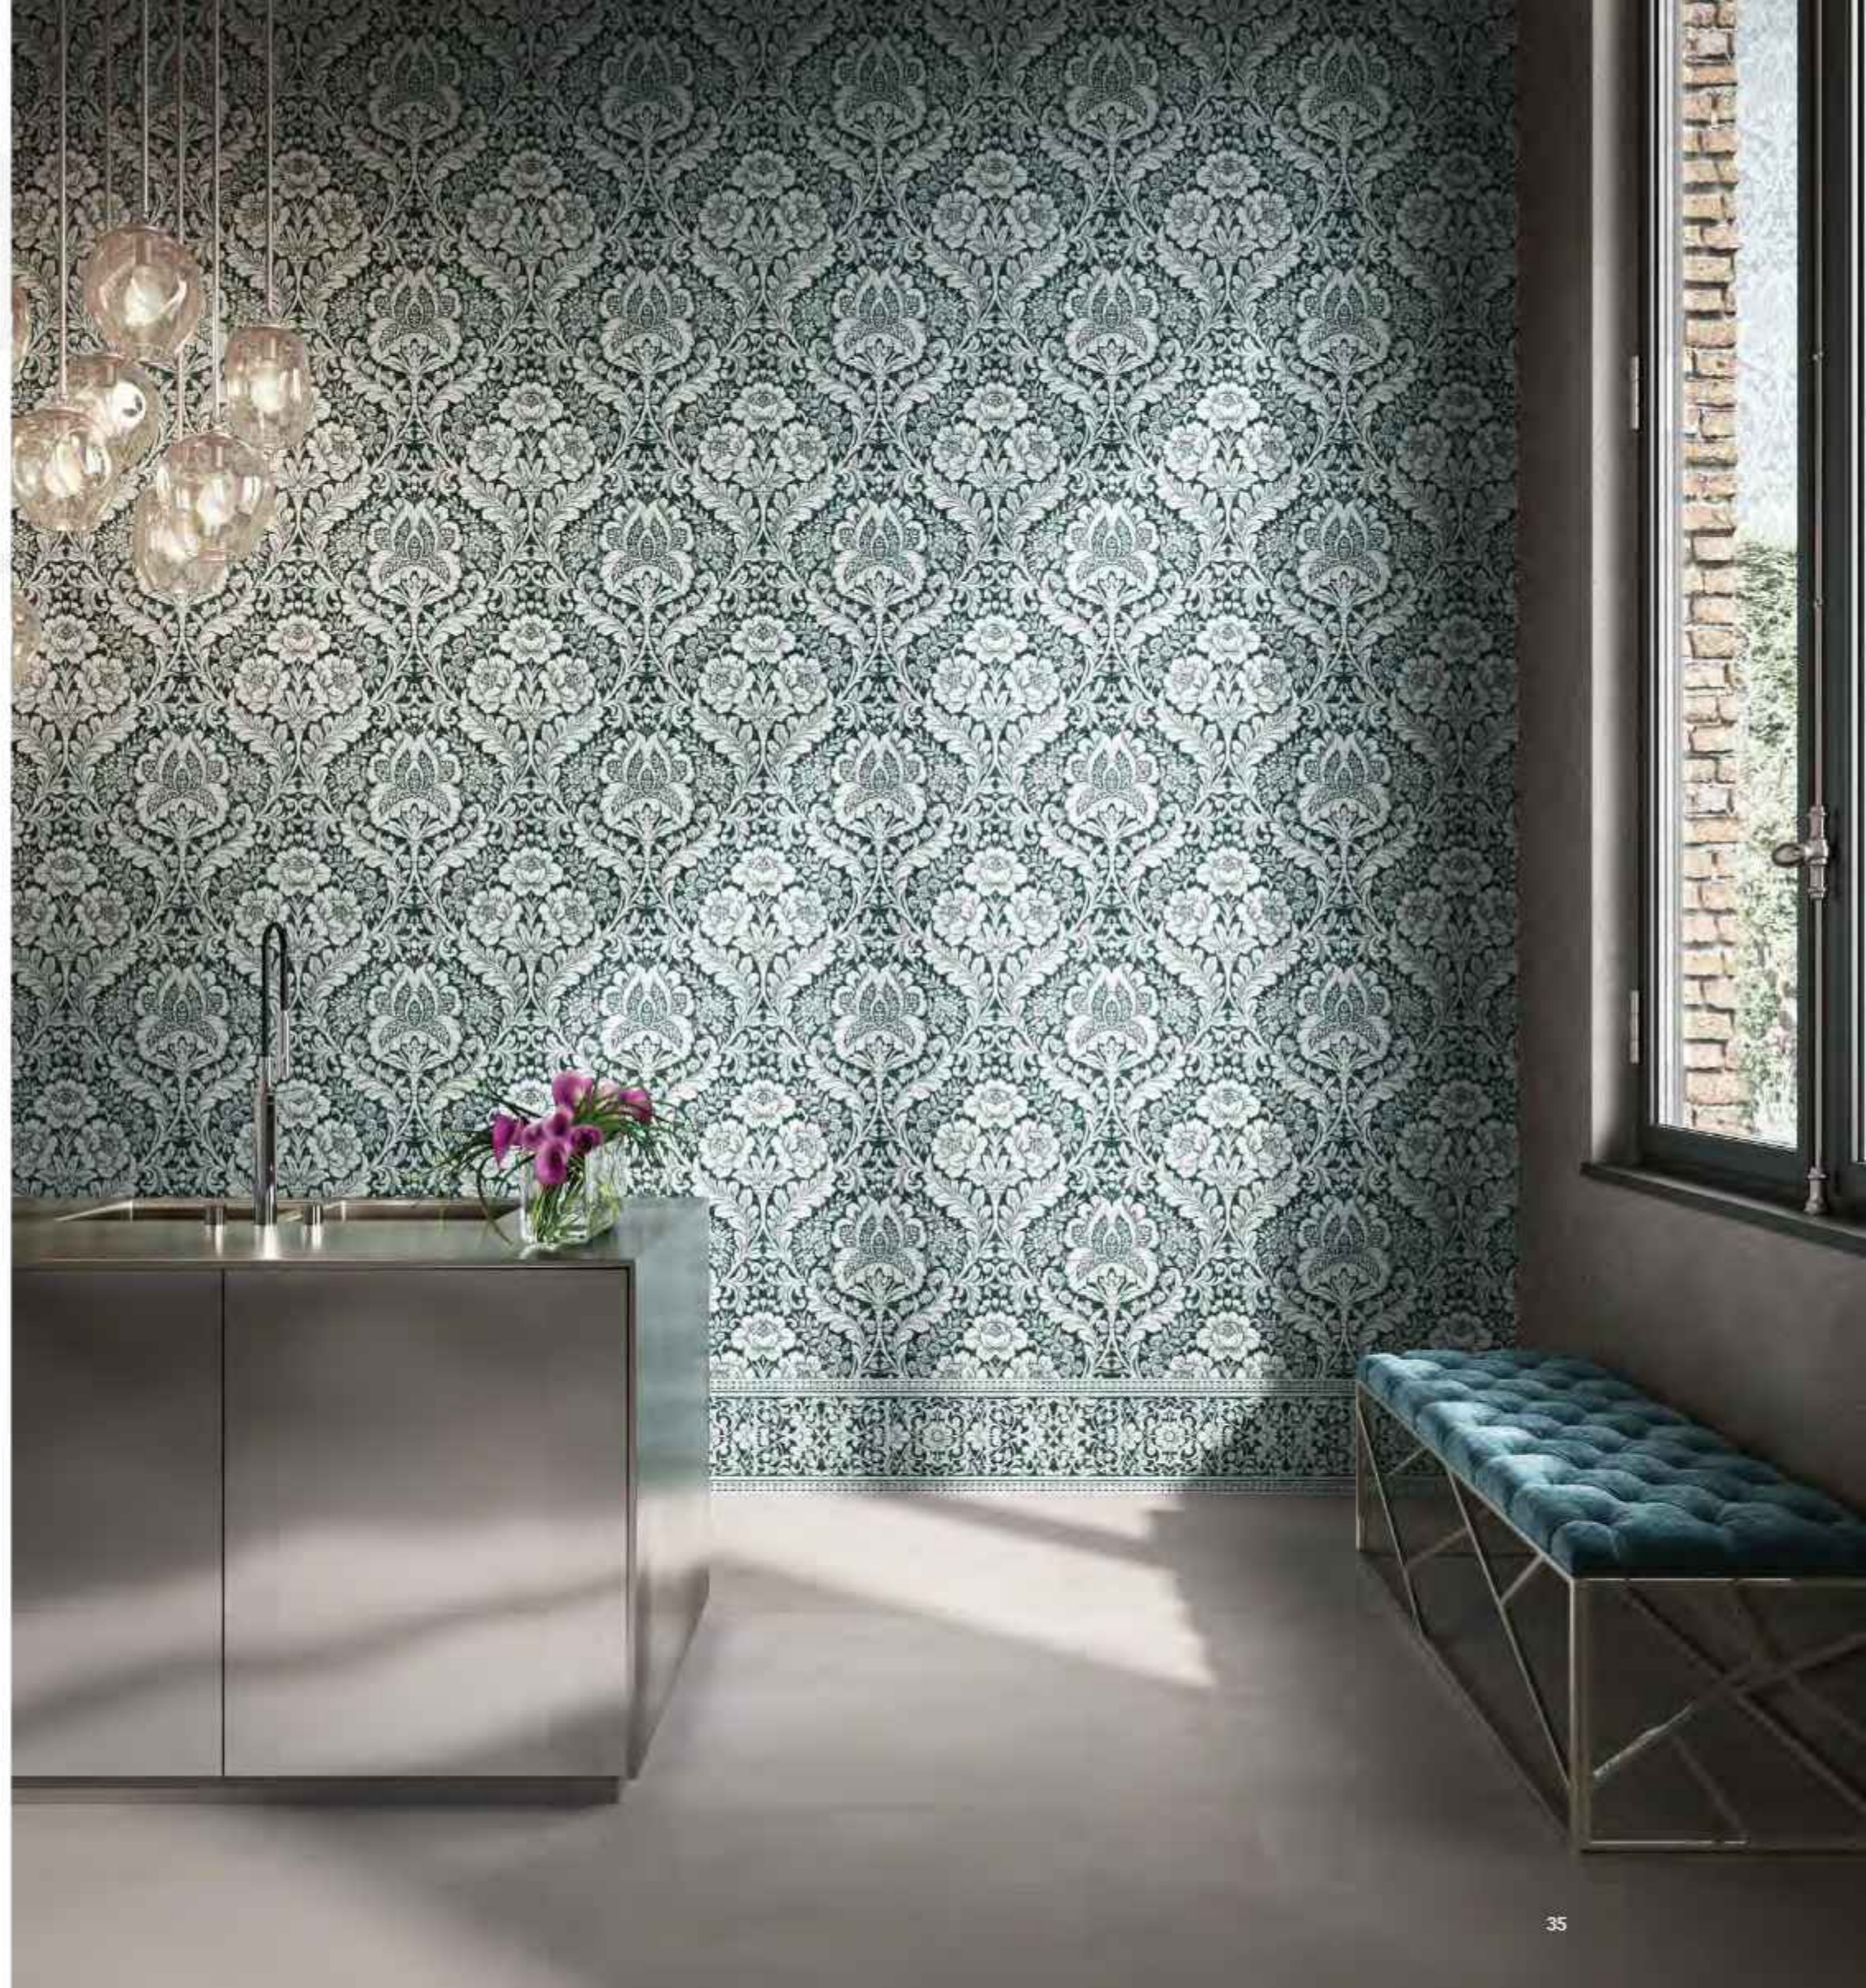

## TIAN EMERALD

other matching suggestion:

TASTY OYSTER

SAGE AND BUTTER

OCEAN SURF

TOILE DE JOUY OLIVE  
60x120 rett.

Floor  
WOOD

60x120  
24"x48"  
rett