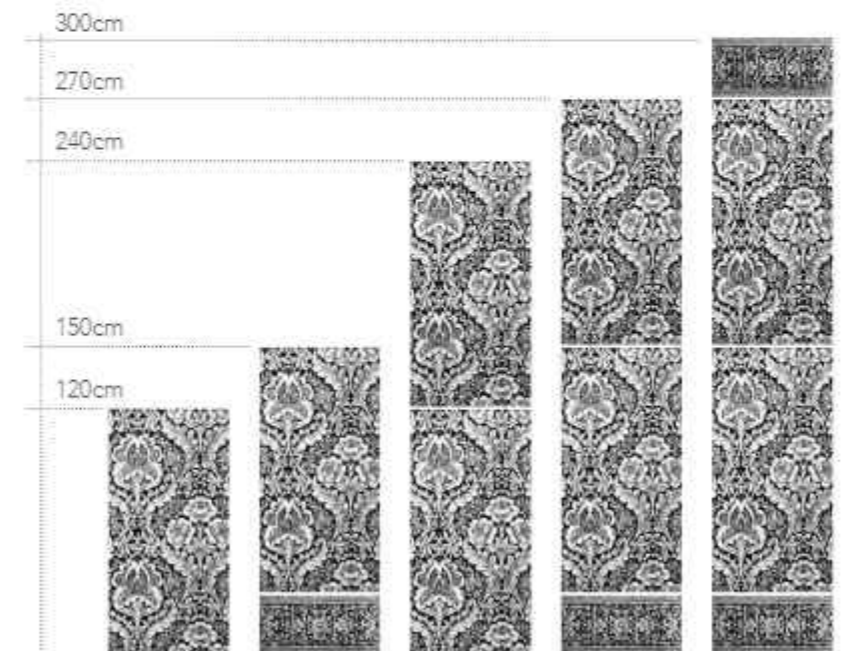

FLORAL BORDEAUX

60x120 / 24"x48"  
rett

TIAN ROSE

60x120 / 24"x48"  
rett

FASCIA TIAN ROSE  
30x60 / 12"x24" rett

FLORAL OLIVE

60x120 / 24"x48"  
rett

TOILE DE JOUY BORDEAUX

60x120 / 24"x48"  
rett

FASCIA TOILE  
DE JOUY BORDEAUX  
30x60 / 12"x24" rett

TOILE DE JOUY OLIVE

60x120 / 24"x48"  
rett

FASCIA TOILE  
DE JOUY OLIVE  
30x60 / 12"x24" rett

HERBARIUM OCRE

60x120 / 24"x48"  
rett

HERBARIUM EMERALD

60x120 / 24"x48"  
rett

Fasce di prezzo  
Price ranges - Grupos des prix  
Preisgruppen

TIAN EMERALD 60x120 . 24"x48" RETT	 ● B62C	FLORAL OLIVE 60x120 . 24"x48" RETT	 ● B63
FASCIA TIAN EMERALD 30x60 . 12"x24" RETT	 ● B36	TOILE DE JOUY BORDEAUX 60x120 . 24"x48" RETT	 ● B62C
TIAN OCRE 60x120 . 24"x48" RETT	 ● B62C	FASCIA TOILE DE JOUY BORDEAUX 30x60 . 12"x24" RETT	 ● B36
FASCIA TIAN OCRE 30x60 . 12"x24" RETT	 ● B36	TOILE DE JOUY OLIVE 60x120 . 24"x48" RETT	 ● B62C
TIAN ROSE 60x120 . 24"x48" RETT	 ● B62C	FASCIA TOILE DE JOUY OLIVE 30x60 . 12"x24" RETT	 ● B36
FASCIA TIAN ROSE 30x60 . 12"x24" RETT	 ● B36	HERBARIUM OCRE 60x120 . 24"x48" RETT	 ● B62D
FLORAL BLUE 60x120 . 24"x48" RETT	 ● B63	HERBARIUM EMERALD 60x120 . 24"x48" RETT	 ● B62D
FLORAL BORDEAUX 60x120 . 24"x48" RETT	 ● B63		