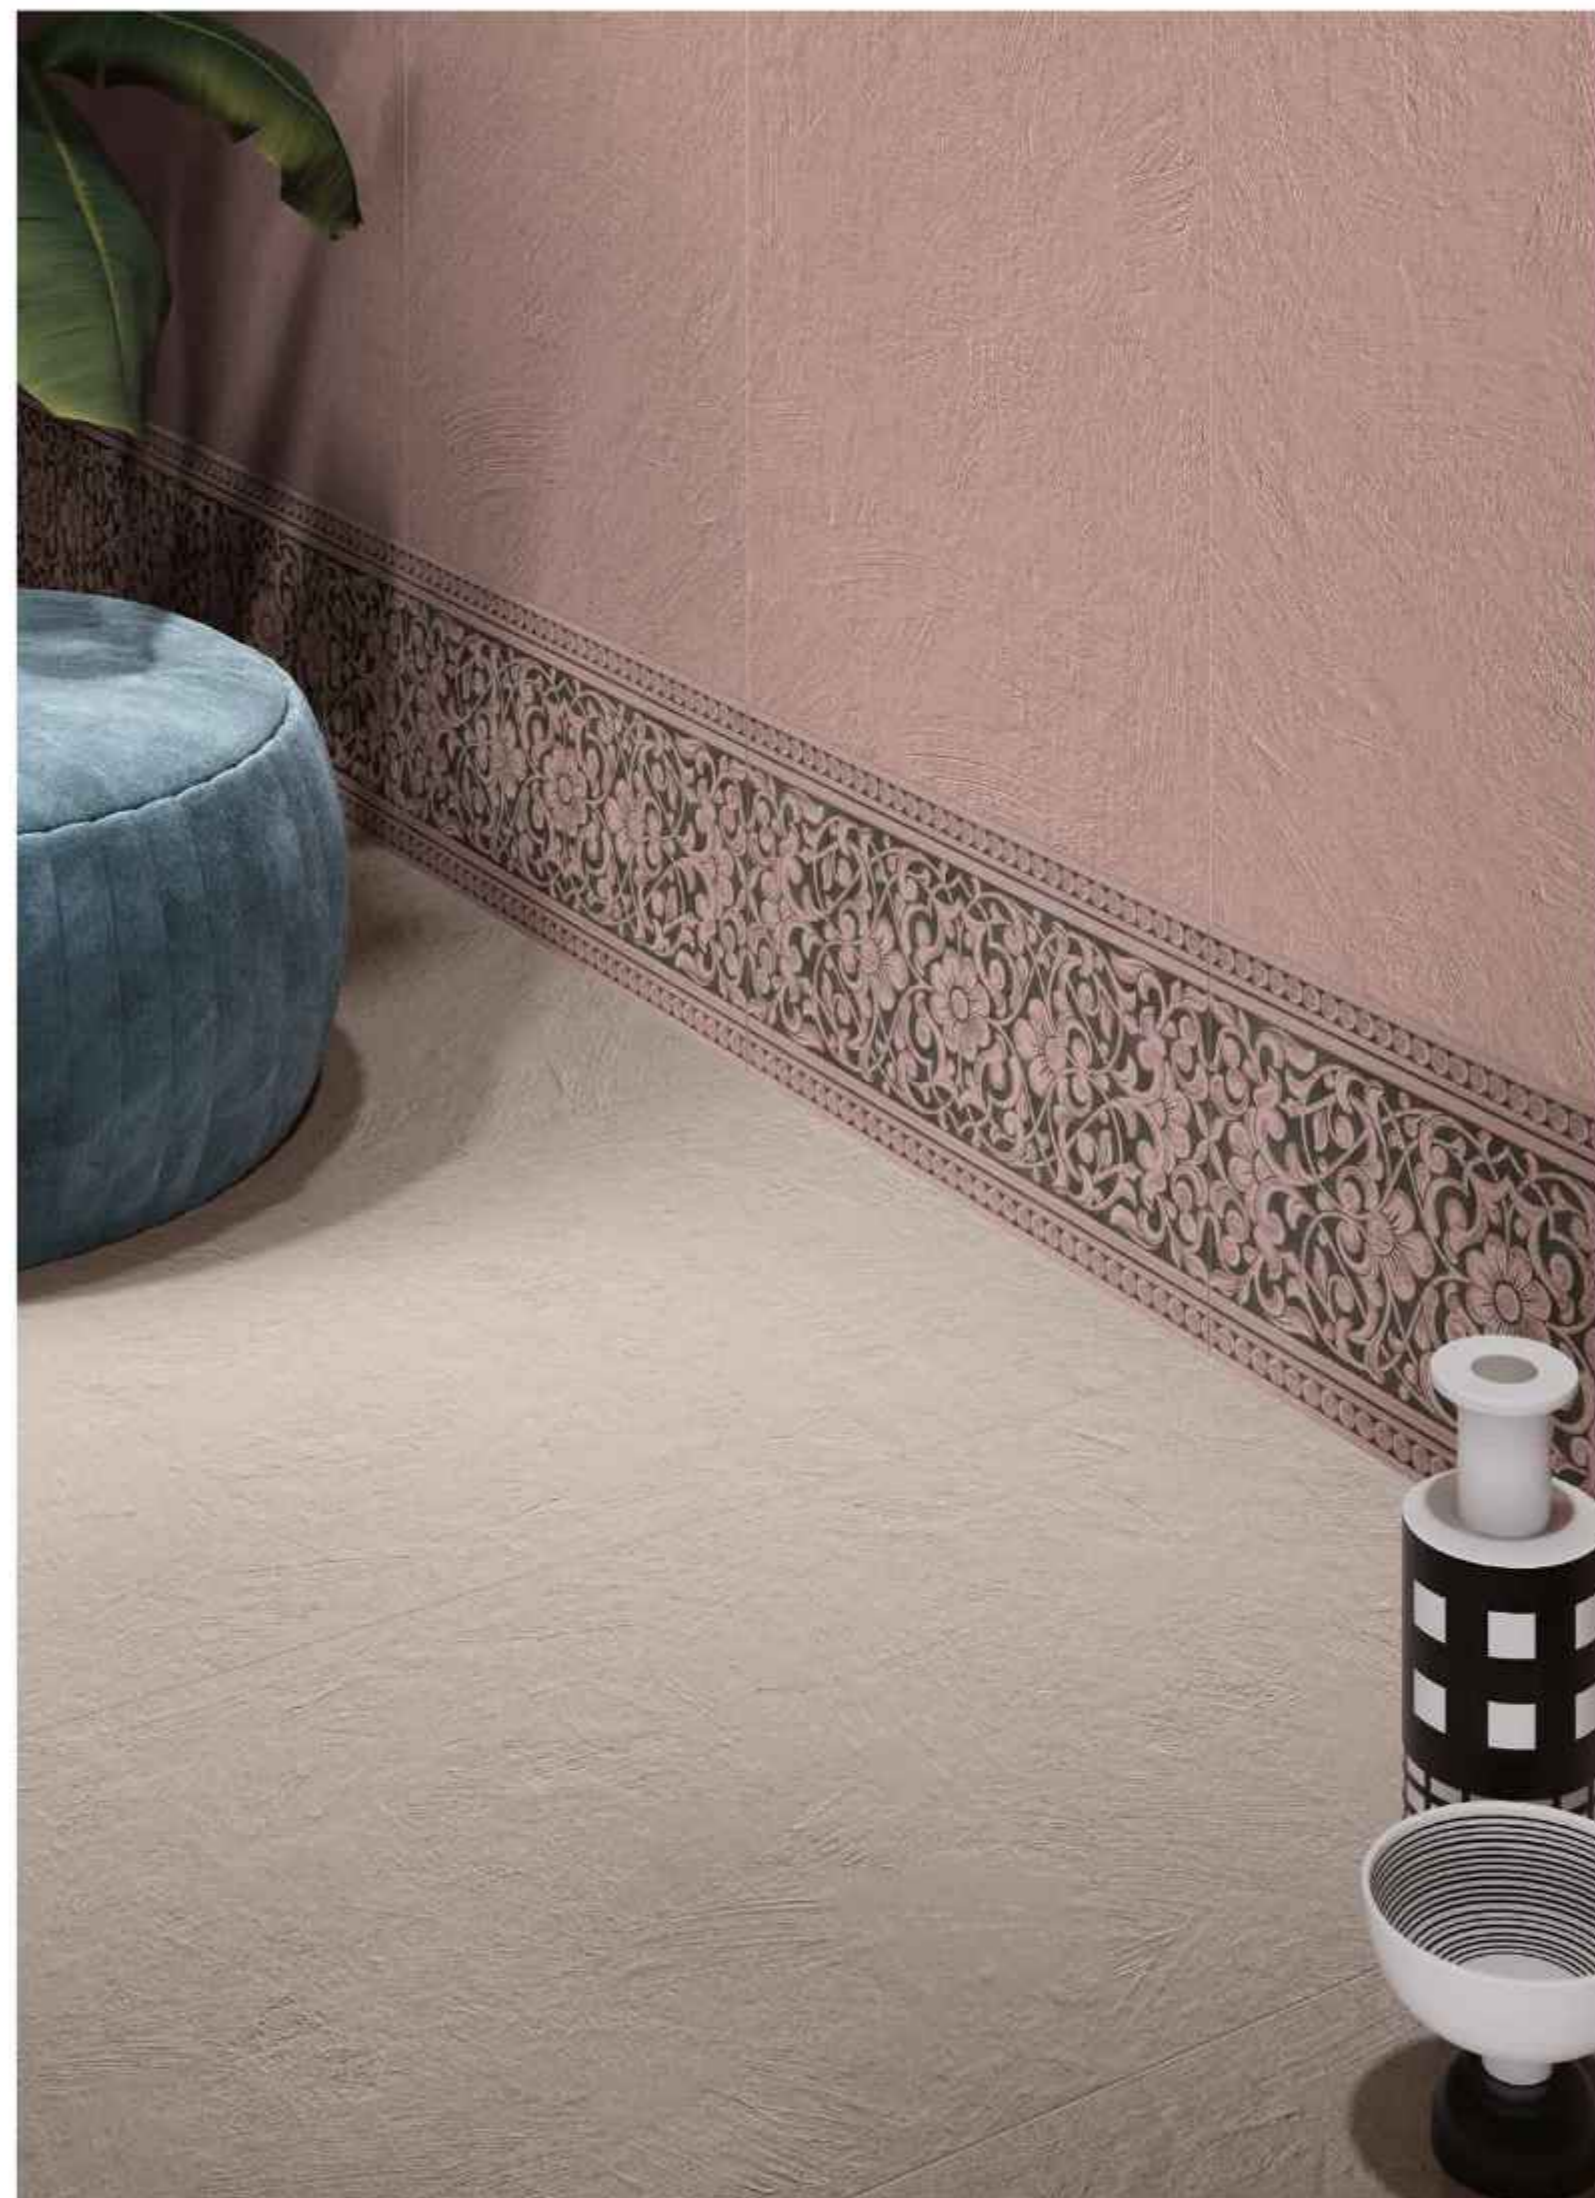

TASTY OYSTER

SO CHIC BROWN

←  
HERBARIUM EMERALD  
60x120 rett

Floor:  
OCEAN SURF  
60x120 rett

60x120  
24"x48"  
rett