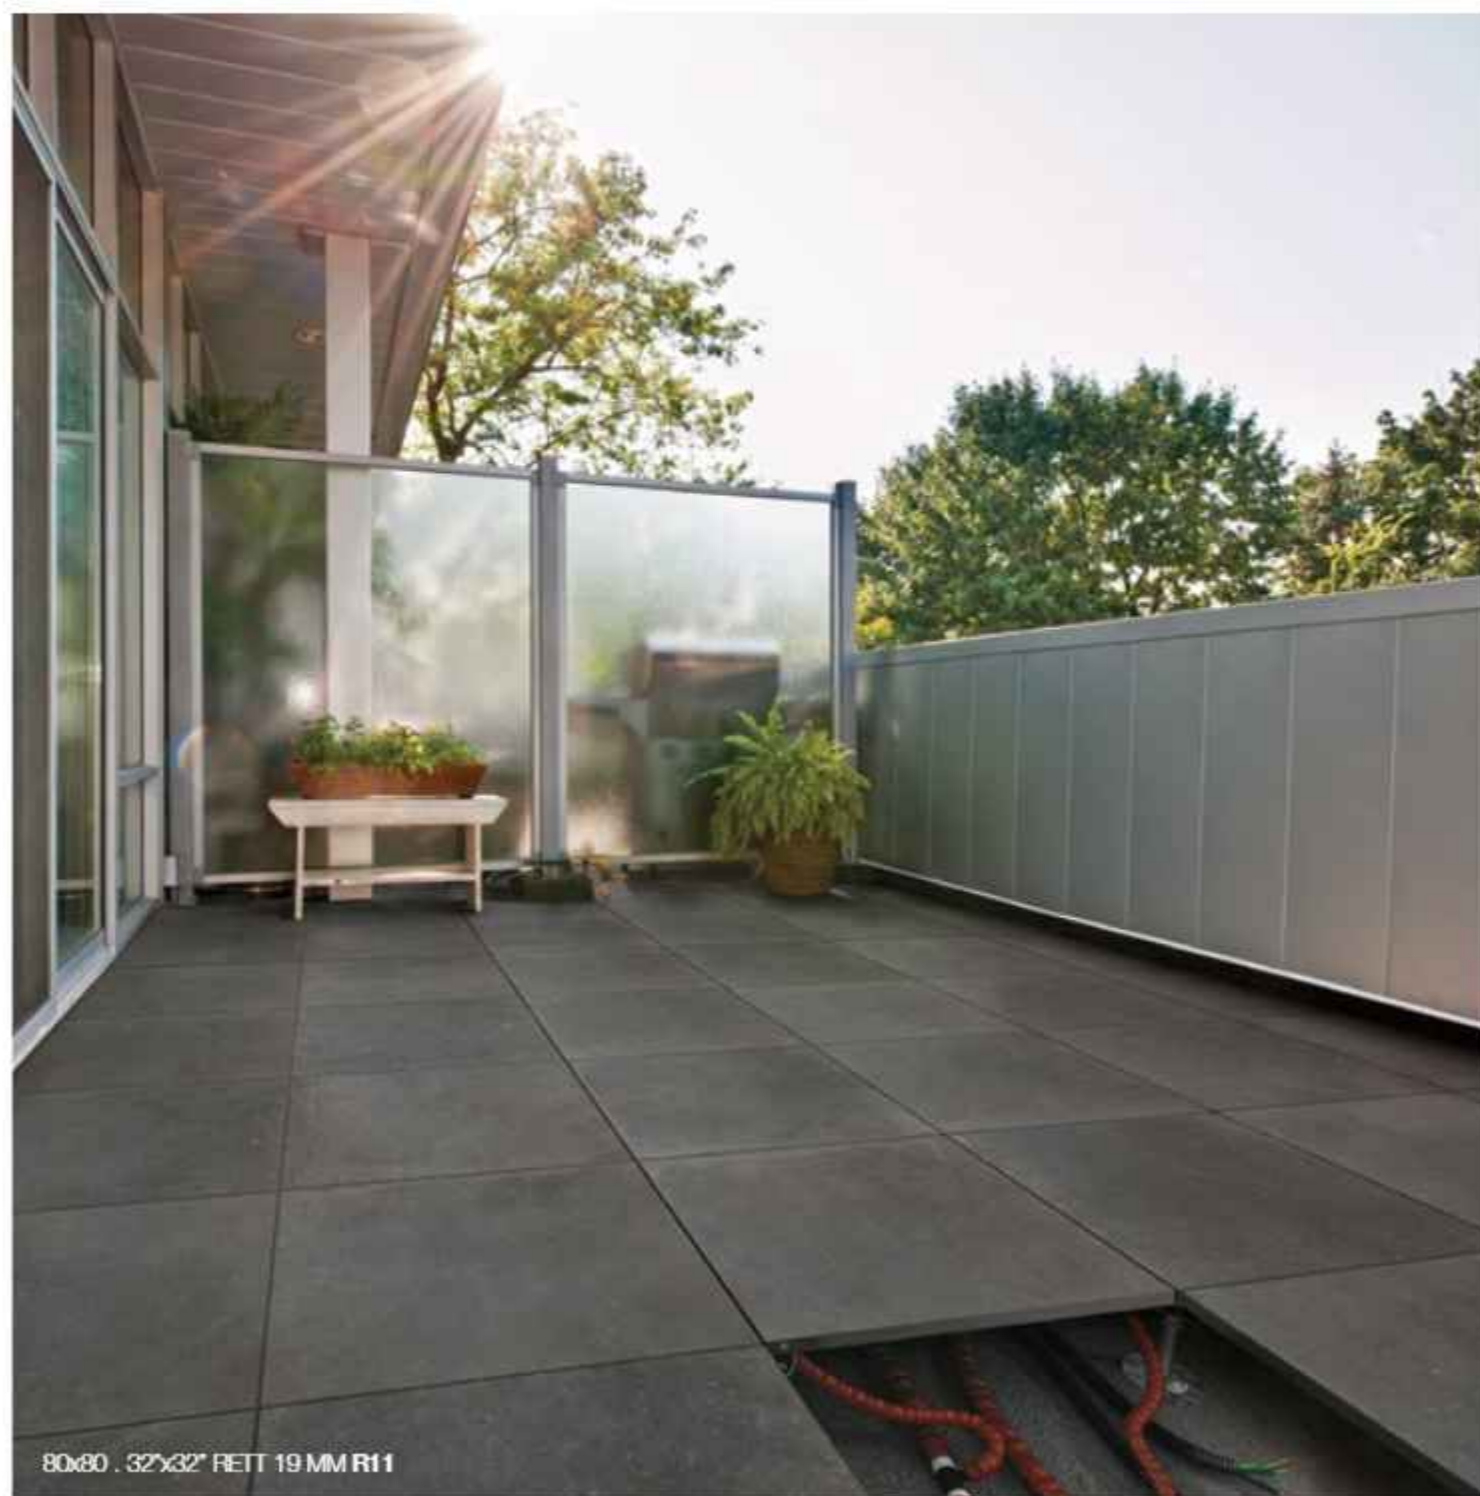

PIETRA BLU

80x80 . 32x32"   40x80 . 16x32"   100x100 . 40x40"   50x100 . 20x40"   60x120 . 24x48"   60x60 . 24x24"   30x60 . 12x24"   80x80 . 32x32" 19 MM

80x80 . 32x32" RETT 19 MM R11