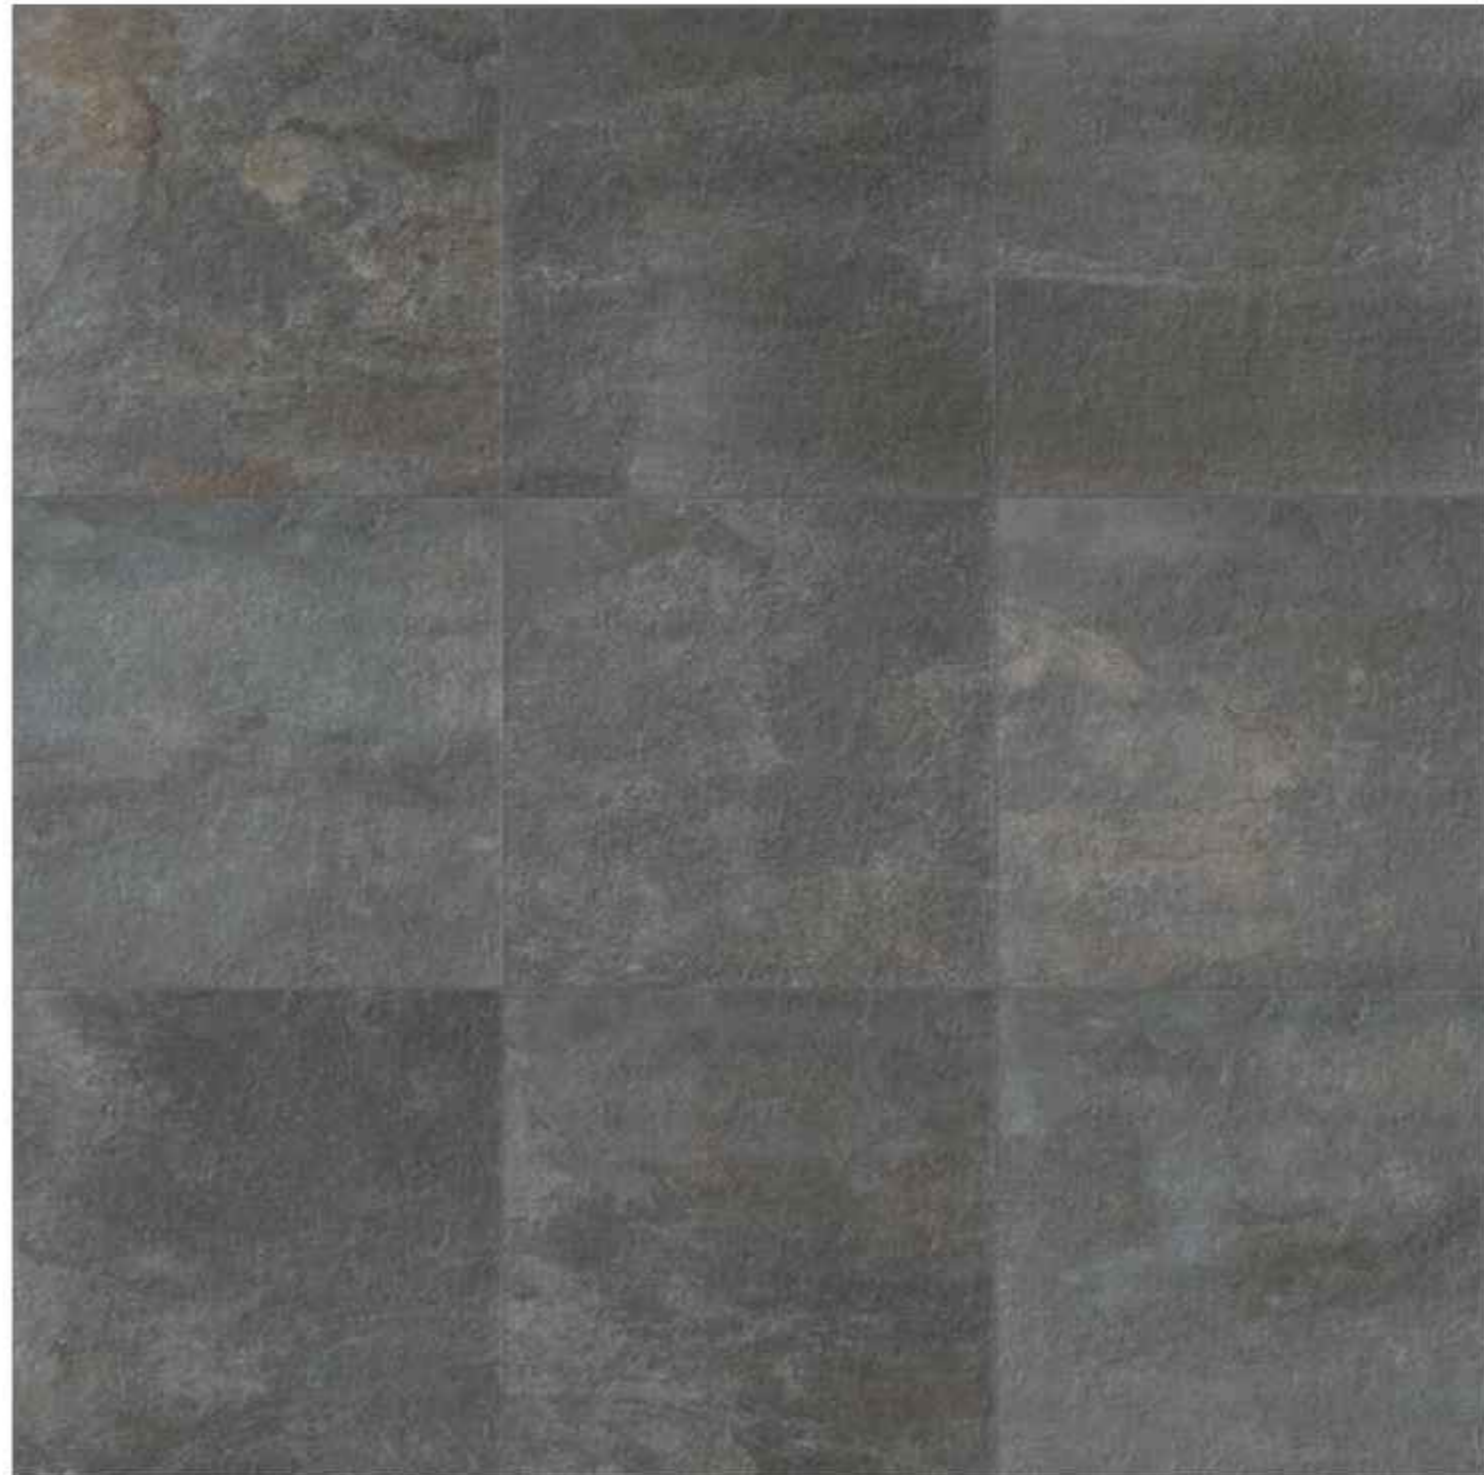

MULTICOLOR SELECTED

80x80.32"x32" 40x80.16"x32" 100x100.40"x40" 50x100.20"x40" 60x120.24"x48" 60x60.24"x24" 30x60.12"x24" 30x30.12"x12" 60x60.24"x24" 19 MM 80x80.32"x32" 19 MM

by **STONE BOX**

100x100 . 40"x40" RETT