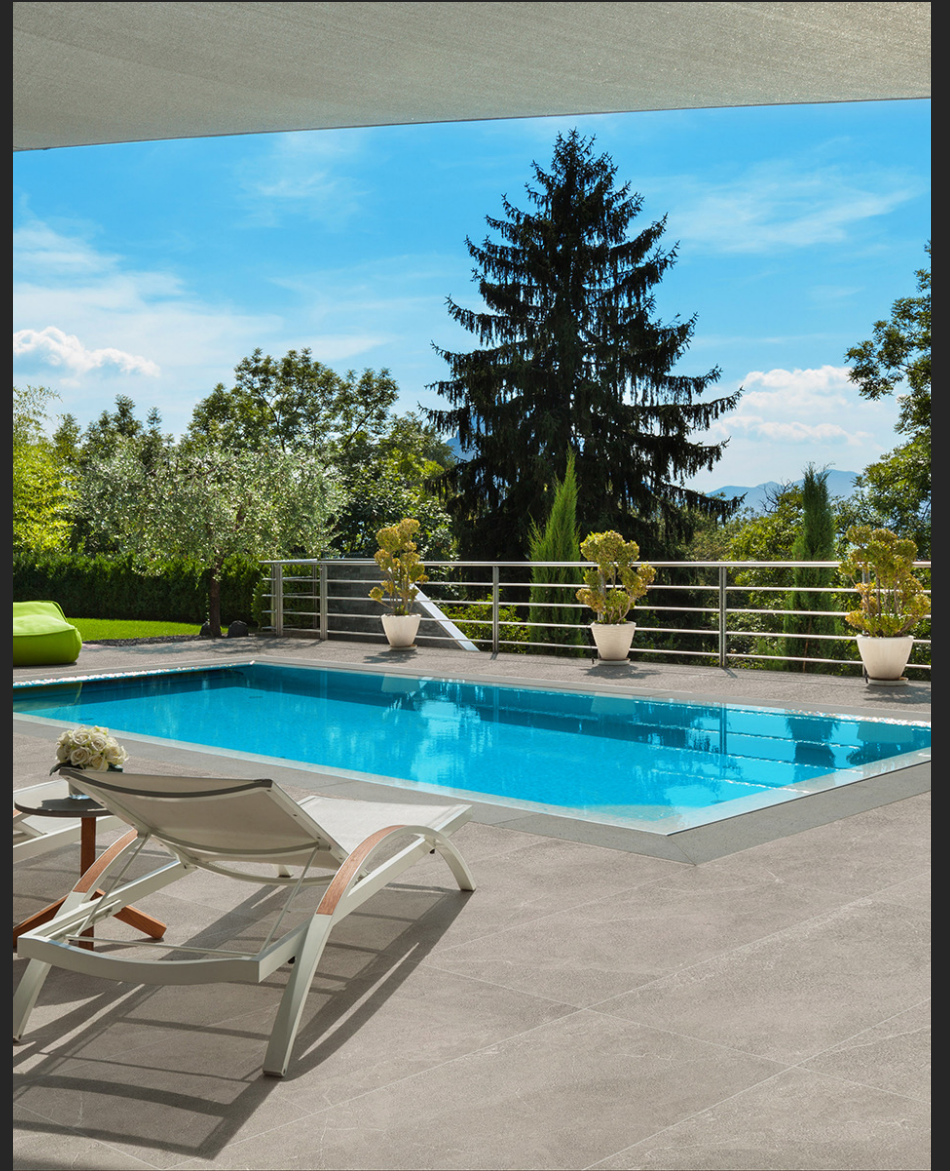

# Logiker Walk

**LOGIKER**

A vertical rectangular panel showing a light grey, textured surface with subtle variations in tone and some faint, irregular lines, resembling a stone or concrete finish.

**Walk Silver**

60x120 Rett.

60x60 Rett.

30x60 Rett.

**Terasseflise**

60x120 – 20 mm. Rett.

A vertical rectangular panel showing a light beige or tan, textured surface with a slightly grainy appearance and some faint, irregular lines, resembling a sandstone or terrazzo finish.

**Walk Sand**

60x120 Rett.

60x60 Rett.

30x60 Rett.

**Terasseflise**

60x120 – 20 mm. Rett.

A vertical rectangular panel showing a dark grey, textured surface with a slightly grainy appearance and some faint, irregular lines, resembling a dark stone or concrete finish.